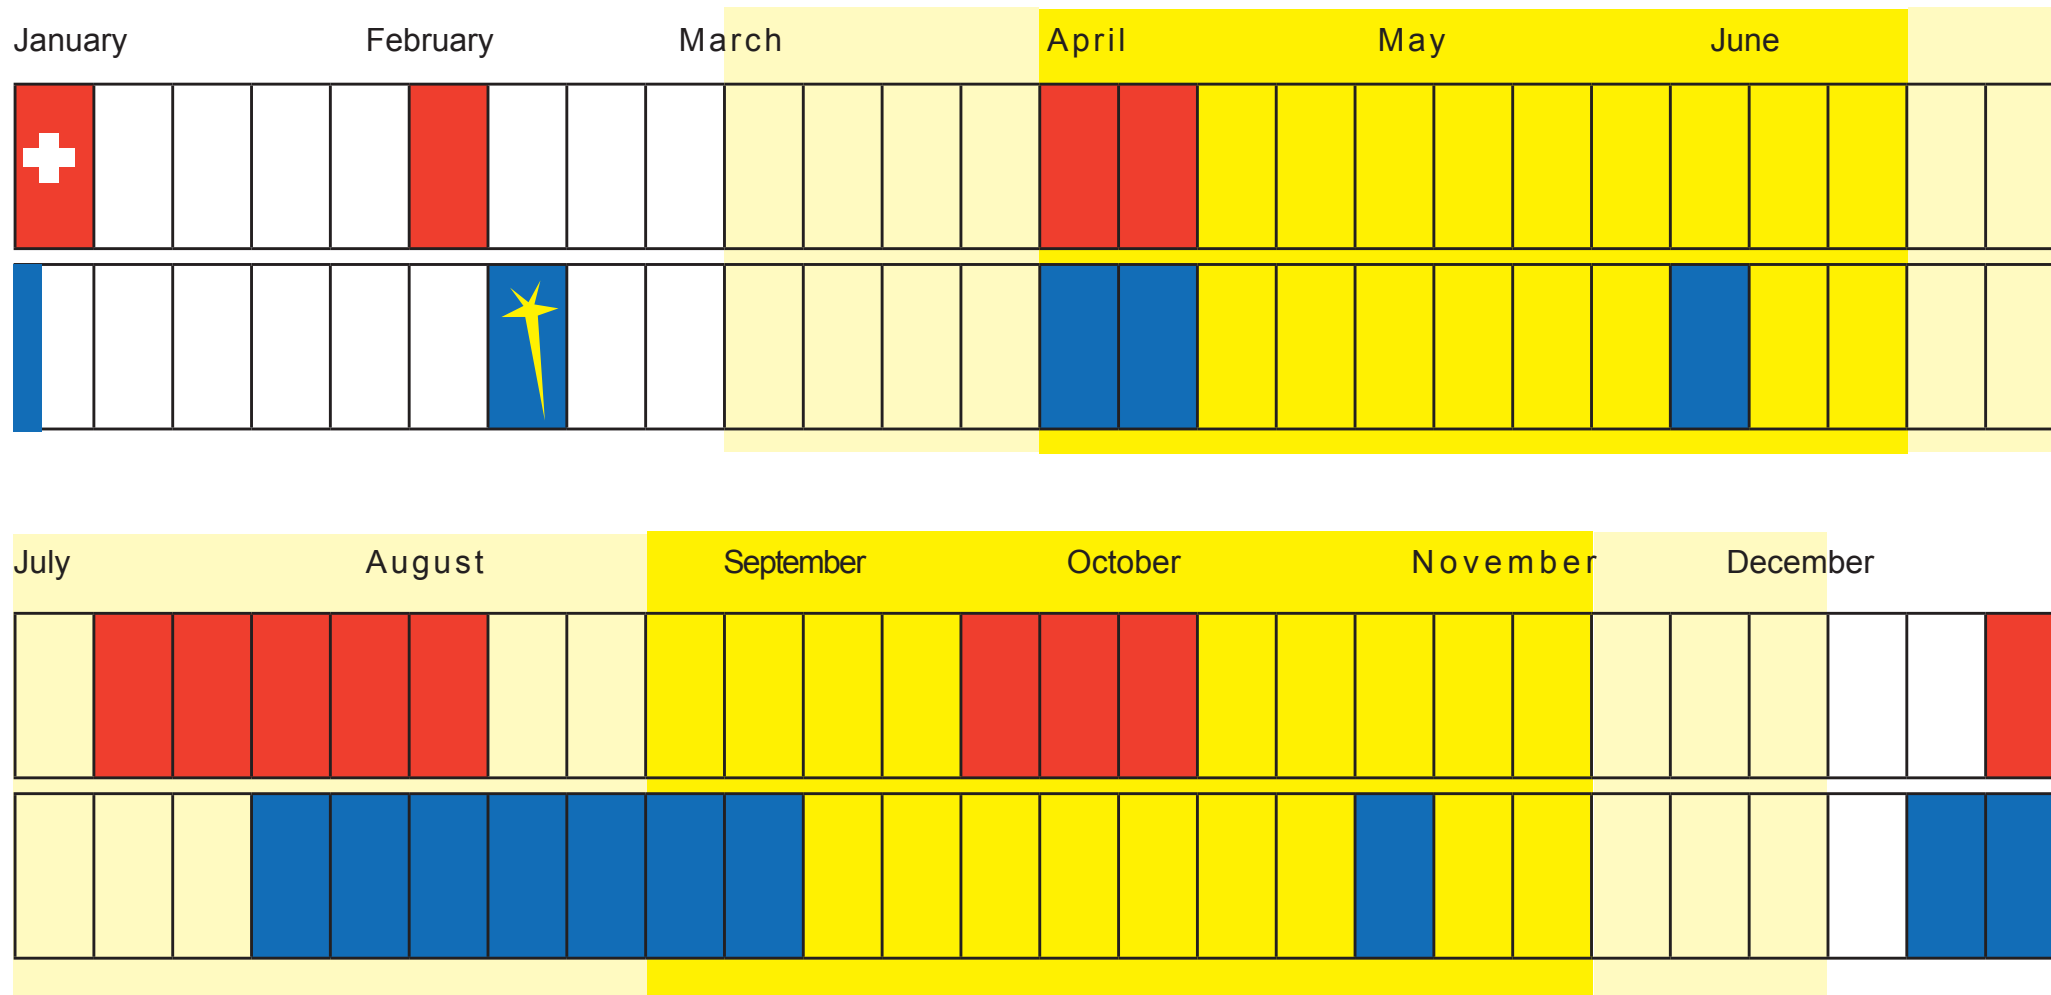

Pattern of School Holidays

Switzerland – England (holidays and half term weeks)

Christmas/New Year coincide, with Brits tending to be earlier.

Swiss skiing week and half term GB not at the same time

Easter holidays can coincide

End CH-summer holidays overlaps with GB start summer holidays

best time for holidays in La Vila Joiosa